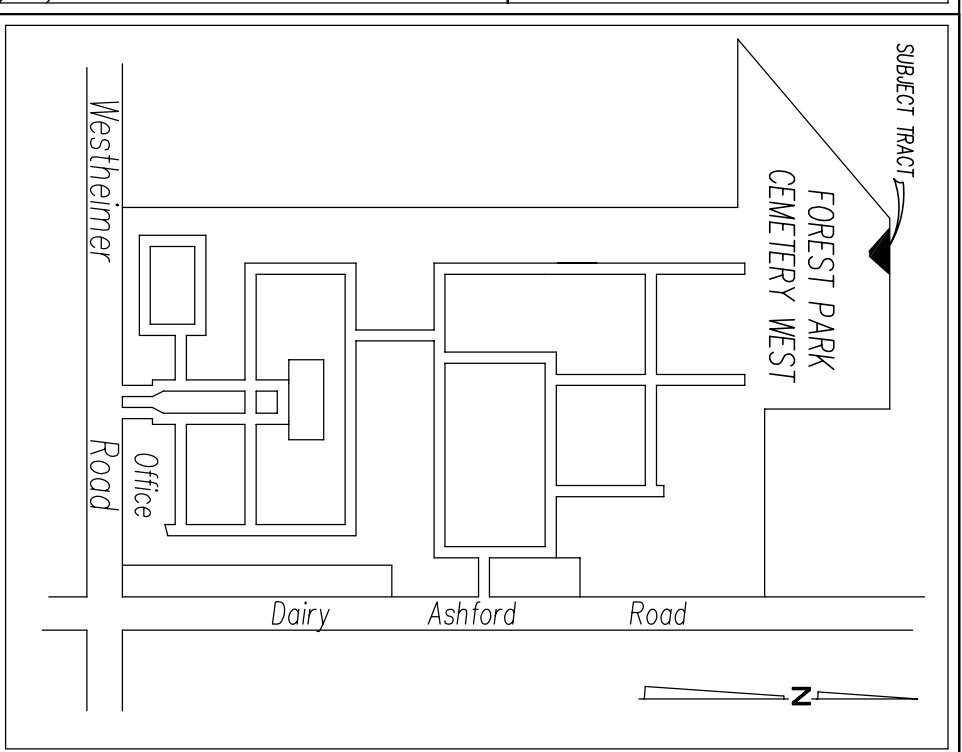

TYPICAL LOT DETAIL
SCALE: 1"=10'

TYPICAL HALF LOT DETAIL
SCALE: 1"=10'

- LEGEND
- SET 5/8" CAPPED IRON ROD
 - SET STAINLESS STEEL CORNER MARKER
 - ◎ SET STAINLESS STEEL LOT MARKER

08-095

LOT COUNT:
43 Lots
395 Spaces

Drawn by: JDM Revisions: _____
Checked by: CMC _____

**ISLAMIC SECTION
PHASES 1 AND 2**

**FOREST PARK CEMETERY
-WEST
HOUSTON, TX**

LOC. 0705 11/03/08