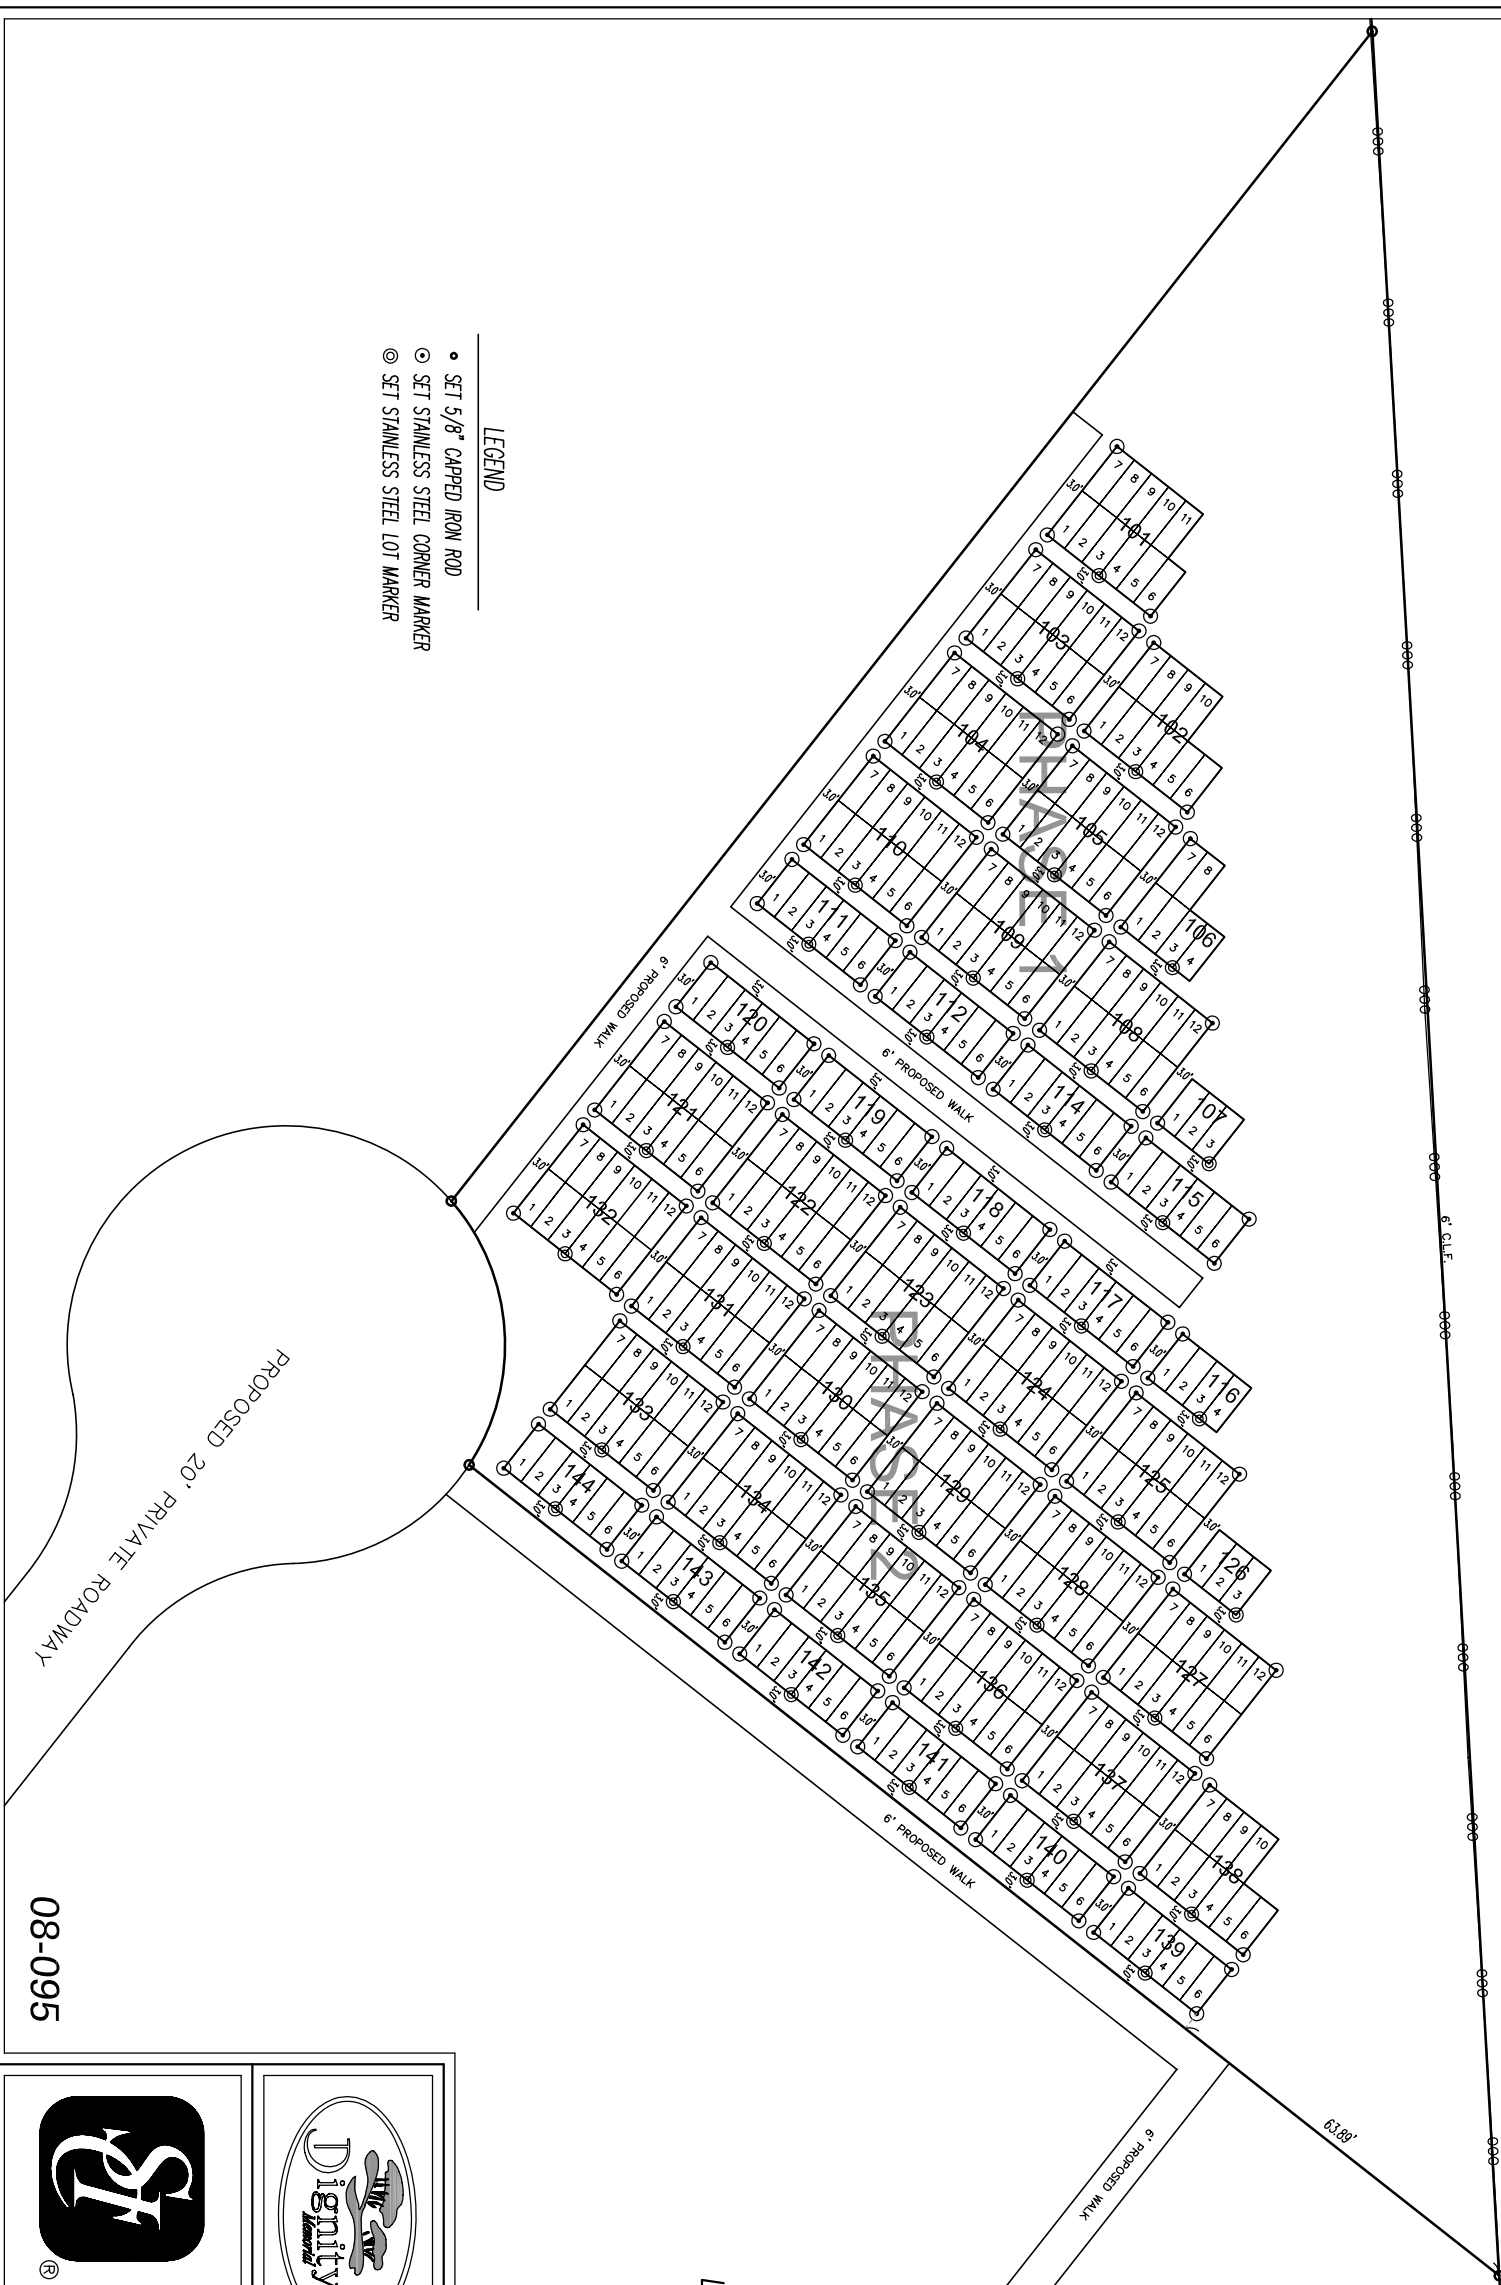

TYPICAL LOT DETAIL
SCALE: 1"=10'

TYPICAL HALF LOT DETAIL
SCALE: 1"=10'

- LEGEND
- SET 5/8" CAPPED IRON ROD
 - SET STAINLESS STEEL CORNER MARKER
 - ◎ SET STAINLESS STEEL LOT MARKER

08-095

LOT COUNT:
43 Lots
395 Spaces

Drawn by: JDM Revisions: _____
Checked by: CMC _____

**ISLAMIC SECTION
PHASES 1 AND 2**

**FOREST PARK CEMETERY
-WEST
HOUSTON, TX**

LOC. 0705 11/03/08